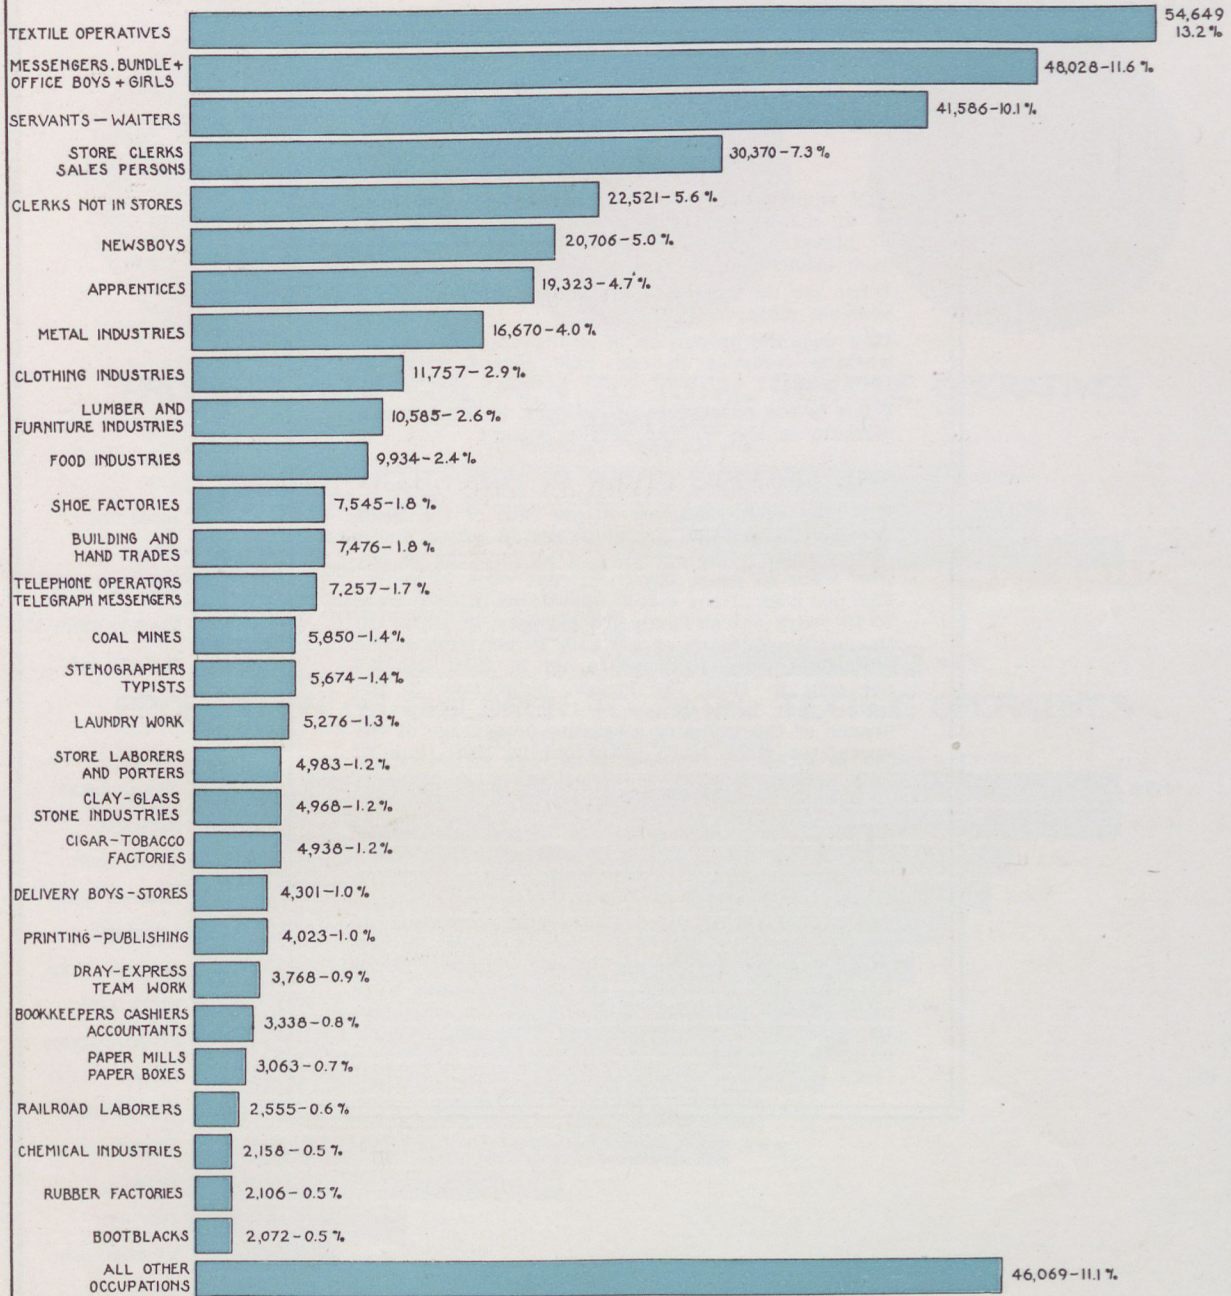

DISTRIBUTION OF CHILDREN 10-15 YEARS OF AGE
 BY
PRINCIPAL NON AGRICULTURAL OCCUPATIONS
 AT THE FOURTEENTH CENSUS OF THE UNITED STATES-POPULATION - 1920
SOURCE - UNITED STATES BUREAU OF THE CENSUS

TOTAL CHILDREN IN NON AGRICULTURAL OCCUPATIONS-413,549-100%

COMPILED FOR
NATIONAL ASSOCIATION OF MANUFACTURERS

Chart No. 4